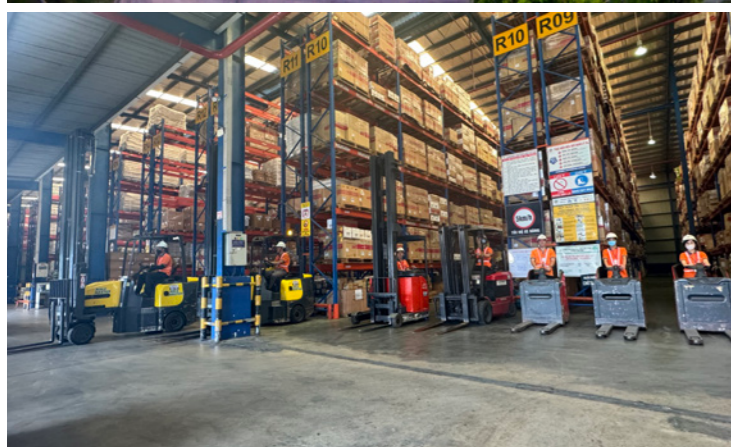

TRANSIMEX | DISTRIBUTION CENTER
Simply Better

TỔNG QUAN

Overview

Diện tích nhà kho CFS: _____ **3.755 m²**

- Khả năng lưu trữ: 4.100 pallet
- Có 6 cửa nhập xuất hàng

CFS warehouse area: _____ **3.755 m²**

- Storage capacity: 4,100 pallet positions
- Total 6 loading dock levelers

TỔNG DIỆN TÍCH
TOTAL AREA

18.000 m²

DIỆN TÍCH KHO
WAREHOUSE AREA

12.000 m²

20

CỬA XUẤT NHẬP HÀNG HÓA
LOADING DOCK LEVELERS

BÌNH DƯƠNG
Binh Duong Province

TRANSIMEX | DISTRIBUTION CENTER
Simply Better

Facilities & Capabilities

- Double-deep and selective racking systems.
- 04+ Reach trucks, 02+ forklifts, 08+ Pallet trucks for loading and unloading.
- Container prime movers and trailers.
- The warehouse is equipped with standard racking systems, various forklifts and a fire prevention & firefighting system meeting international standards.
- 24/7 surveillance cameras and security system.
- The warehouse system is managed under the ISO 9001:2008 quality standard, certified by SGS.
- Advanced warehouse management software: WMS - INFOR, ensuring high accuracy and timely updates.
- Accurate goods management.
- Goods are scientifically arranged by area and managed using a barcode system, ensuring fast and accurate goods receipt and dispatch.